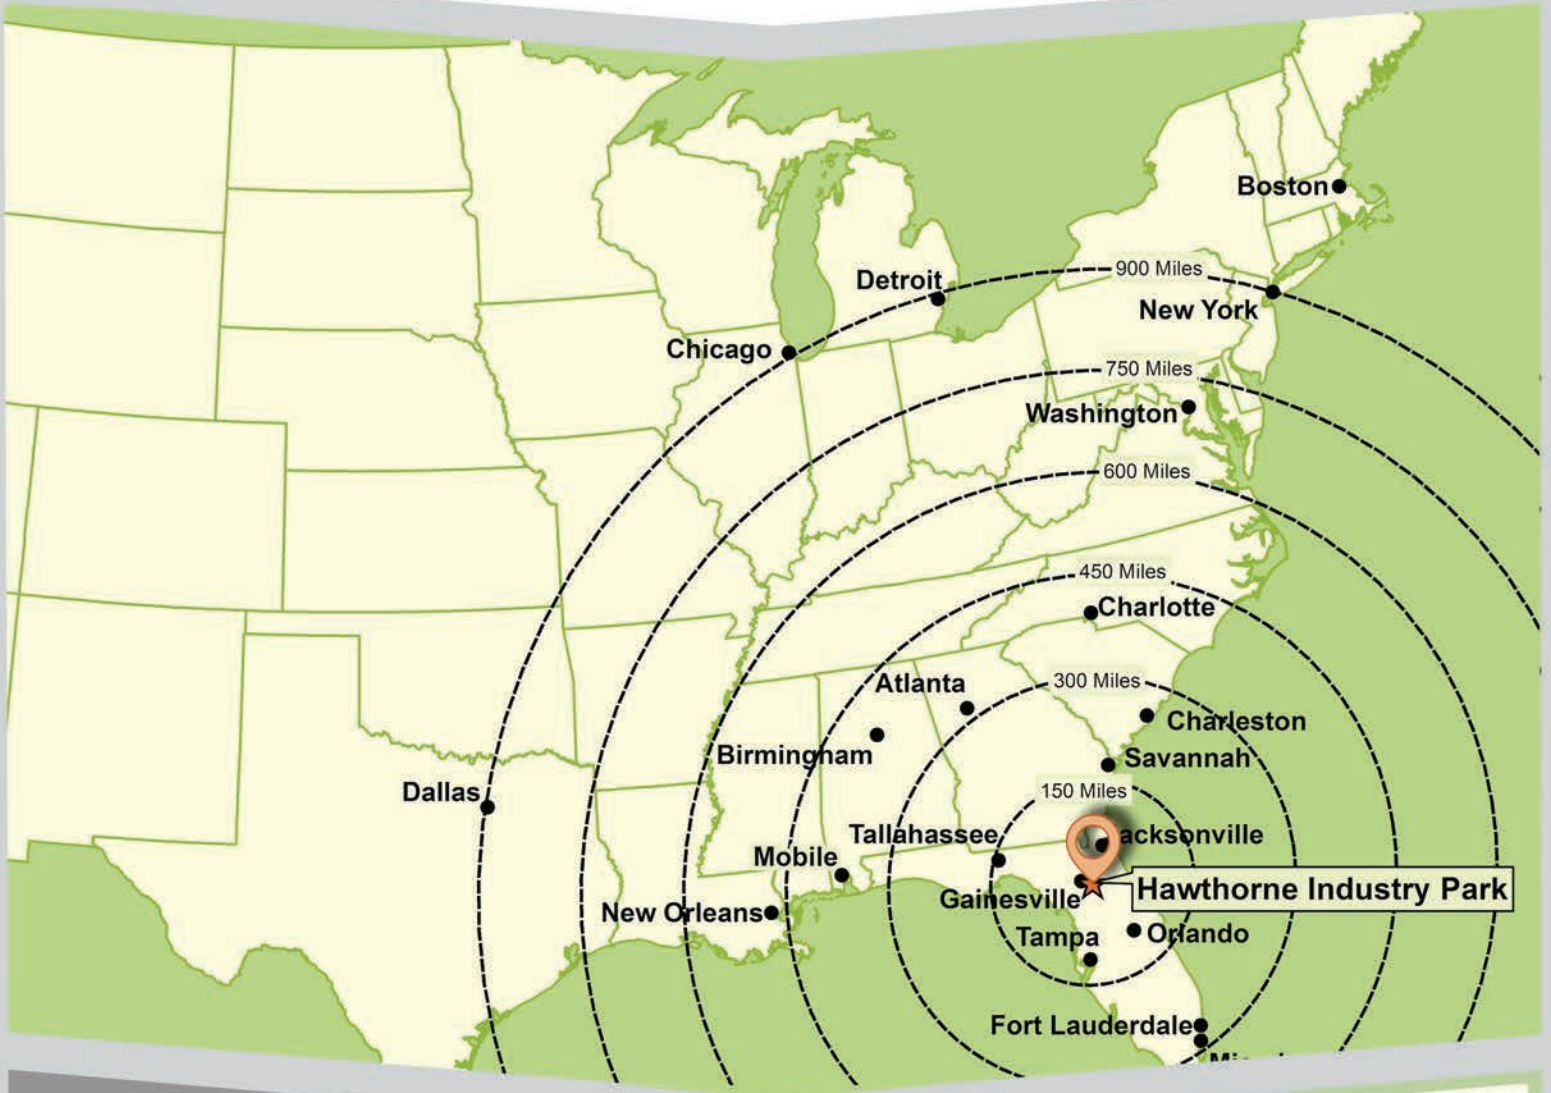

HAWTHORNE INDUSTRY PARK

A Weyerhaeuser Industrial Community

City / Miles / Kilometers / Hours (by truck)

- Gainesville, FL / 16 mi / 26 km / 19 min
- Jacksonville, FL / 72 mi / 116 km / 1.3 hrs
- JAXPORT / 75 mi / 121 km / 1.4 hrs
- Valdosta, GA / 125 mi / 201 km / 2 hrs
- Tallahassee, FL / 169 mi / 272 km / 2.5 hrs
- Tampa, FL / 127 mi / 204 km / 2.2 hrs
- Port Tampa Bay / 128 mi / 206 km / 2.3 hrs
- Pensacola, FL / 362 mi / 582 km / 5 hrs
- Port of Pensacola / 363 mi / 584 km / 5.1 hrs

HAWTHORNE™ INDUSTRY PARK

hawthorneindustrypark.com

HAWTHORNE INDUSTRY PARK

A Weyerhaeuser Industrial Community

City / Miles / Kilometers / Hours (by truck)

Jacksonville, FL	/ 72 mi	/ 116 km	/ 1.3 hrs
Savannah, GA	/ 209 mi	/ 337 km	/ 3.2 hrs
Atlanta, GA	/ 350 mi	/ 563 km	/ 5 hrs
Charleston, SC	/ 309 mi	/ 497 km	/ 5 hrs
Charlotte, NC	/ 454 mi	/ 730 km	/ 6.8 hrs
Dallas, TX	/ 1032 mi	/ 1661 km	/ 15 hrs
New York, NY	/ 1003 mi	/ 1613 km	/ 15.3 hrs
Chicago, IL	/ 1065 mi	/ 1715 km	/ 15.6 hrs
Detroit, MI	/ 1072 mi	/ 1726 km	/ 16 hrs