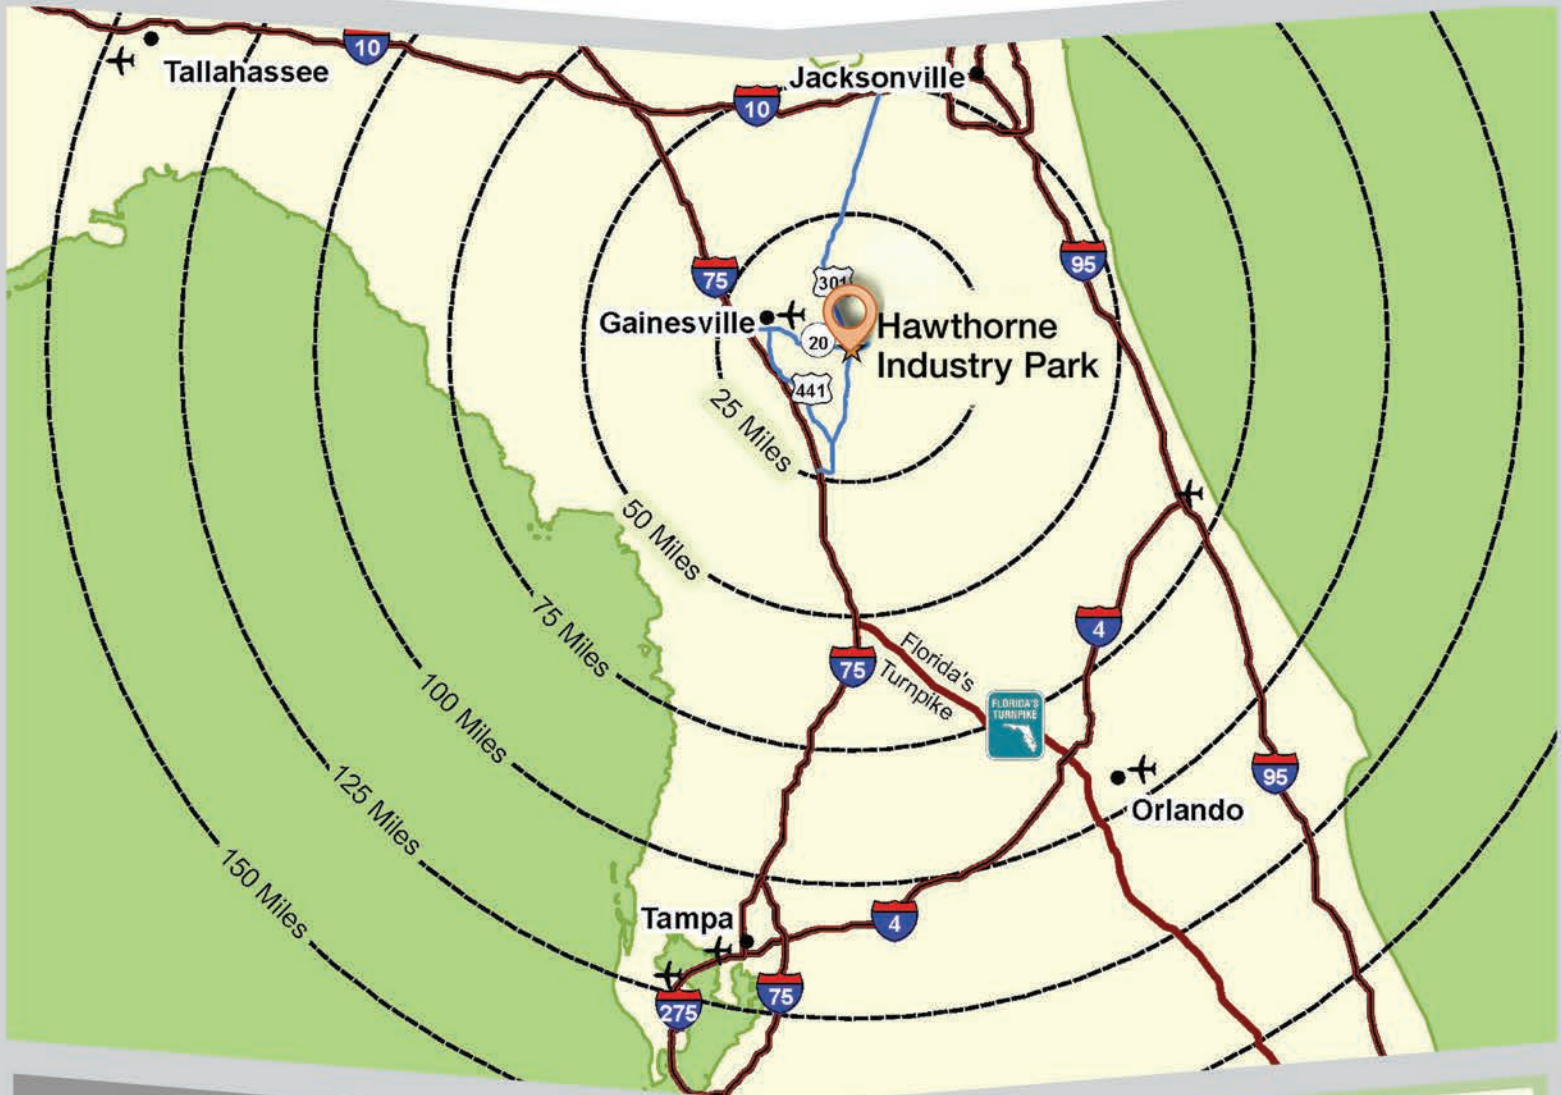

HAWTHORNE INDUSTRY PARK

A Weyerhaeuser Industrial Community

City / Miles / Kilometers / Hours (by truck)

- Gainesville, FL / 16 mi / 26 km / 19 min
- Jacksonville, FL / 72 mi / 116 km / 1.3 hrs
- JAXPORT / 75 mi / 121 km / 1.4 hrs
- Valdosta, GA / 125 mi / 201 km / 2 hrs
- Tallahassee, FL / 169 mi / 272 km / 2.5 hrs
- Tampa, FL / 127 mi / 204 km / 2.2 hrs
- Port Tampa Bay / 128 mi / 206 km / 2.3 hrs
- Pensacola, FL / 362 mi / 582 km / 5 hrs
- Port of Pensacola / 363 mi / 584 km / 5.1 hrs

HAWTHORNE™ INDUSTRY PARK

hawthorneindustrypark.com

HAWTHORNE INDUSTRY PARK

A Weyerhaeuser Industrial Community

City / Miles / Kilometers / Hours (by truck)

Jacksonville, FL	/ 72 mi	/ 116 km	/ 1.3 hrs
Savannah, GA	/ 209 mi	/ 337 km	/ 3.2 hrs
Atlanta, GA	/ 350 mi	/ 563 km	/ 5 hrs
Charleston, SC	/ 309 mi	/ 497 km	/ 5 hrs
Charlotte, NC	/ 454 mi	/ 730 km	/ 6.8 hrs
Dallas, TX	/ 1032 mi	/ 1661 km	/ 15 hrs
New York, NY	/ 1003 mi	/ 1613 km	/ 15.3 hrs
Chicago, IL	/ 1065 mi	/ 1715 km	/ 15.6 hrs
Detroit, MI	/ 1072 mi	/ 1726 km	/ 16 hrs